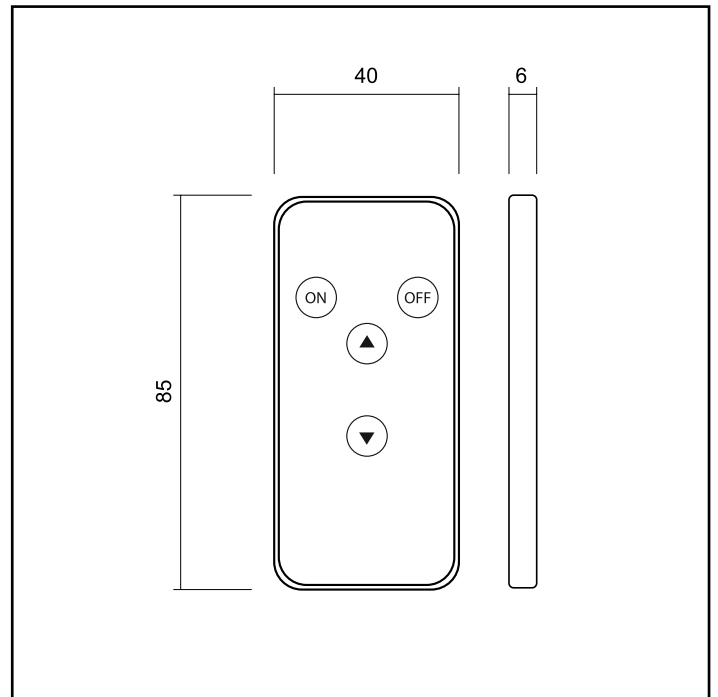

Used for the CLS and MS8 series.

Technical data

Battery(CR2025)
Battery life2-3 years
IR frequency38 KHz
Range10 m
Protection class.....IP 20
Ambient temperature (ta).....+5°C to +40°C
Air humidity20-95% RH, non condensing
Colour (housing)Black/Silver