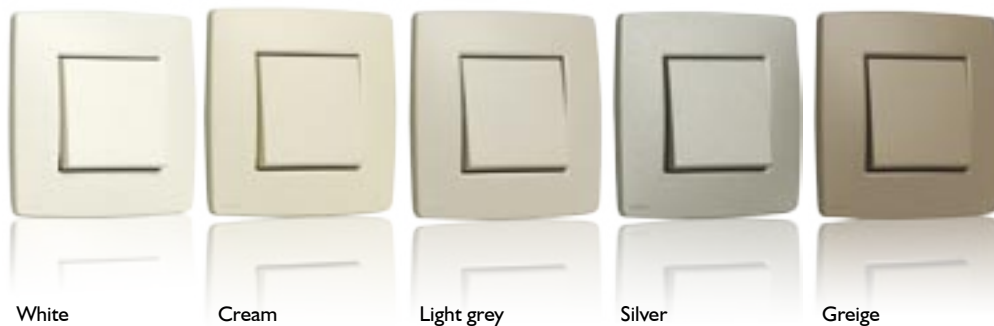

Stainless steel
on anthracite

Stainless steel
on white

Natural white

Natural red

Natural ochre

White steel

Alu grey

Bamboo

Champagne steel

Alu black

Intense

Original

Niko Original silver

The range **Niko Original** is characterized by its soft lines. It is available in mild colors and is therefore discretely present in every interior design.

Original

The range Niko Original is characterized by its soft lines. It is available in mild colors and is therefore discretely present in every interior design.

Simple flush surround plate (8,3 x 8,3cm)

Cream	100-76100	Pack: 50
White	101-76100	Pack: 50
Light grey	102-76100	Pack: 50
Silver	103-76100	Pack: 10
Greige	104-76100	Pack: 10

Double flush surround plate, centre distance 71 mm (8,3 x 15,4cm)

Cream	100-76800	Pack: 25
White	101-76800	Pack: 25
Light grey	102-76800	Pack: 25
Silver	103-76800	Pack: 5
Greige	104-76800	Pack: 5